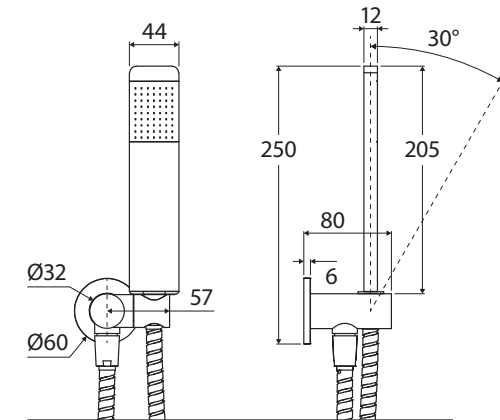

Lincoln

HAND SHOWER

ROUND PLATE

Features

- Designed to complement the shower or bath
- All-in-one water inlet and mounting bracket
- Tilt function
- Made from solid brass
- 1.5 metre stainless steel flexible hose (PVC on matte black model)
- **WELS 3 Star rated, 9L/min**

LINCOLN Hand Piece (MSH001/MSH001B):

- Single water-flow setting
- Made from solid brass with ABS face plate

Available in

Polished
Chrome
433205

Electroplated
Matte Black
433205MB

Chrome with Matte
Black Hand Piece
433205B

While we aim to ensure specifications are correct at the time of publication, Fienza reserves the right to make modifications without prior notice. Physical colour may vary from image shown. All measurements are shown in millimetres. Always use physical product measurements for mark-ups and roughing-in as the technical drawing may differ from actual product received.